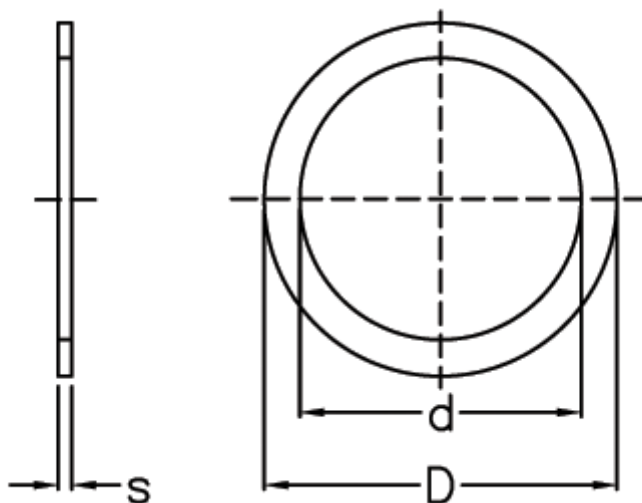

Article number: 0130499

Description: Support washer
22x32x2 DIN 988

Measures

d	= 22
D	= 32
Description	= 22x32x2,0
s	= 2.0
tol	= -0.05
Weight kg/1000	= 6.660